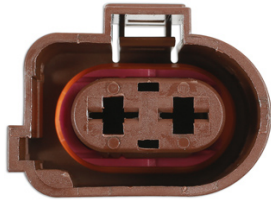

VW Electrical Female Connector 4.8mm 2 Pin Kit 25pc

Additional Information

- 6.3 Series Connector. Replaces OEM 3B0973752A (Brown).
- Suitable for cable size 1.5 - 2.5mm².
- Replacement terminals - 37394, Replacement red weatherproof seals - 37395.
- Kit contains: 5 x connectors 10 x terminals 10 x seals.
- 25pc

<http://product/37392>

Related Tools

Connector & Terminal Removal Kit | 7293

- Application: VW Group (Audi, Seat, Skoda, Volkswagen) vehicles.
- For use on MAF sensor, coil pack, headlight, fog light, level sensor and most terminal blocks on VAG vehicles.
- Designed for use on most push and pull style connectors.
- Also for releasing terminals junior and micro connectors.
- Ideal for use with the following Connect consumable products: Part Nos. 37361 - 37395 or Assorted Boxes, Part Nos. 37396 - 37399.